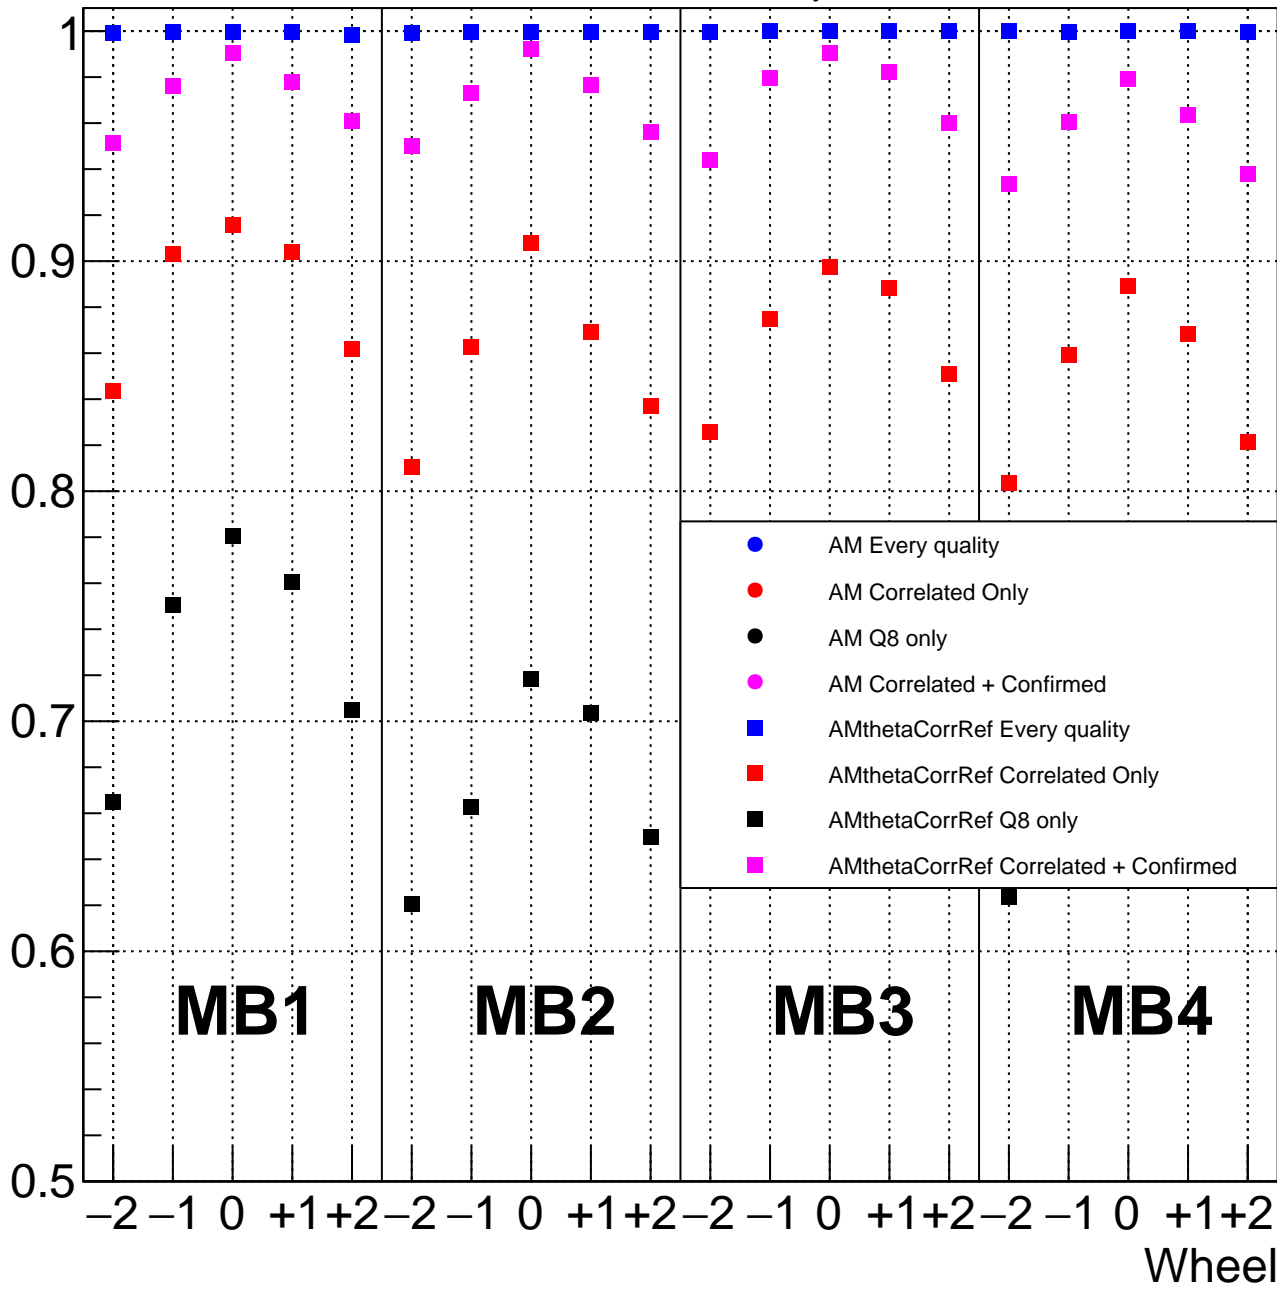

DT Local Trigger Efficiency

Wheel