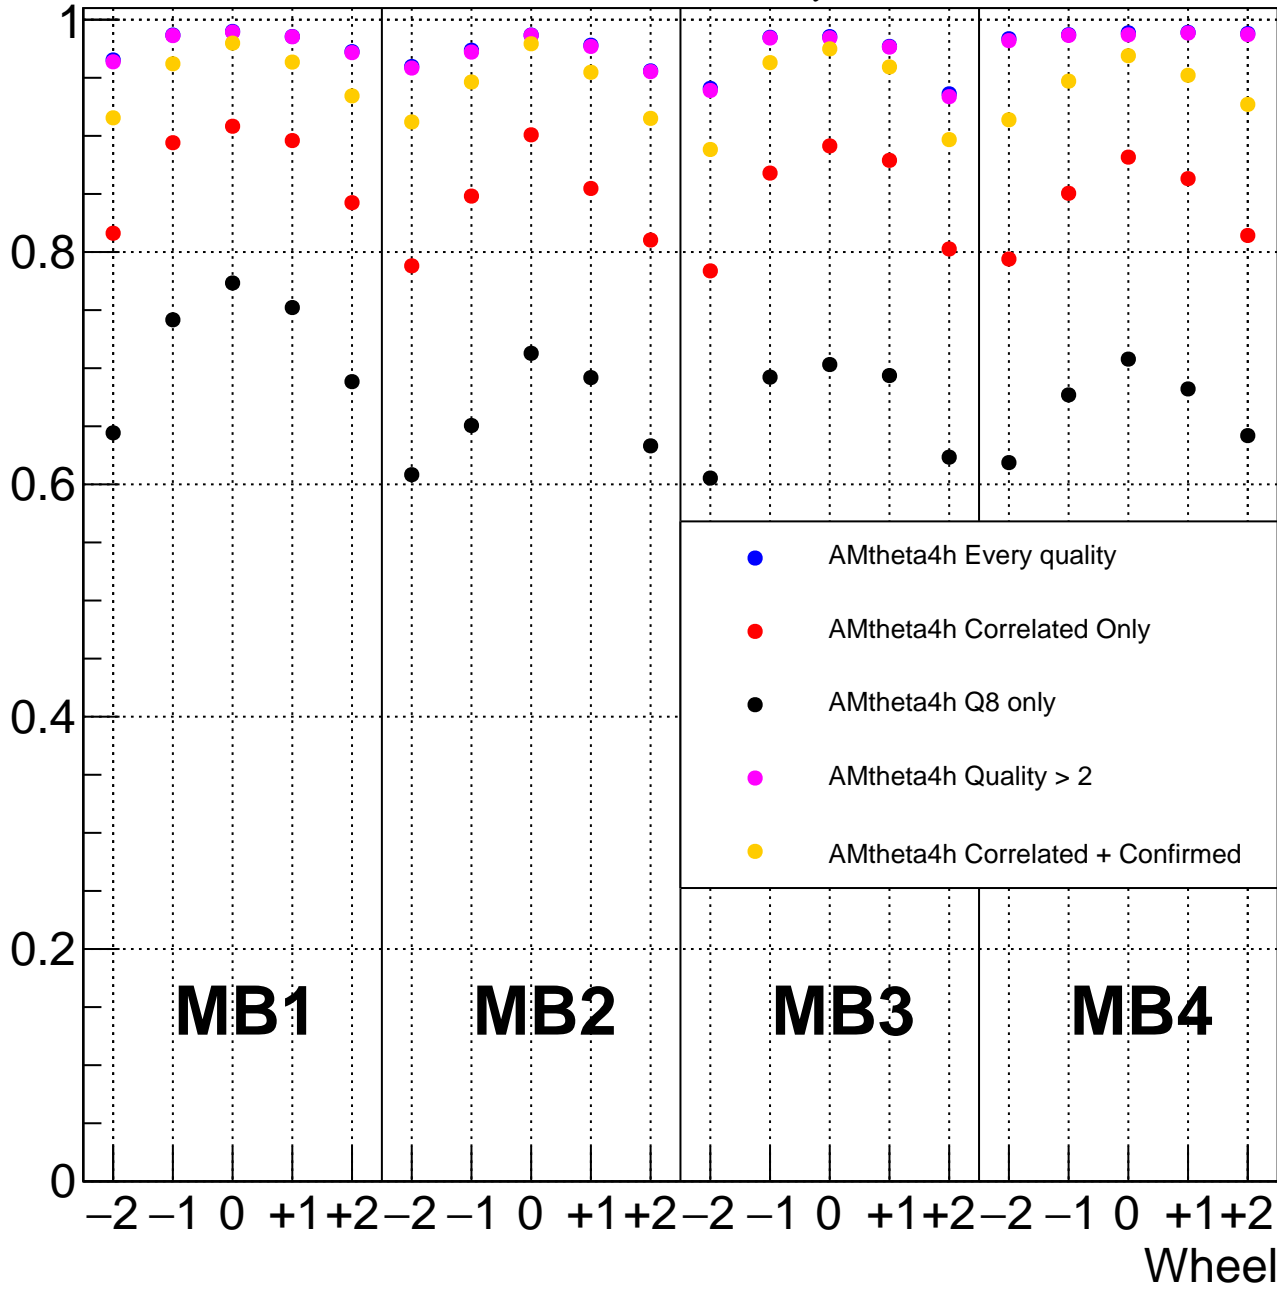

DT Local Trigger Efficiency

- AMtheta4h Every quality
- AMtheta4h Correlated Only
- AMtheta4h Q8 only
- AMtheta4h Quality > 2
- AMtheta4h Correlated + Confirmed

**MB1**

**MB2**

**MB3**

**MB4**

Wheel