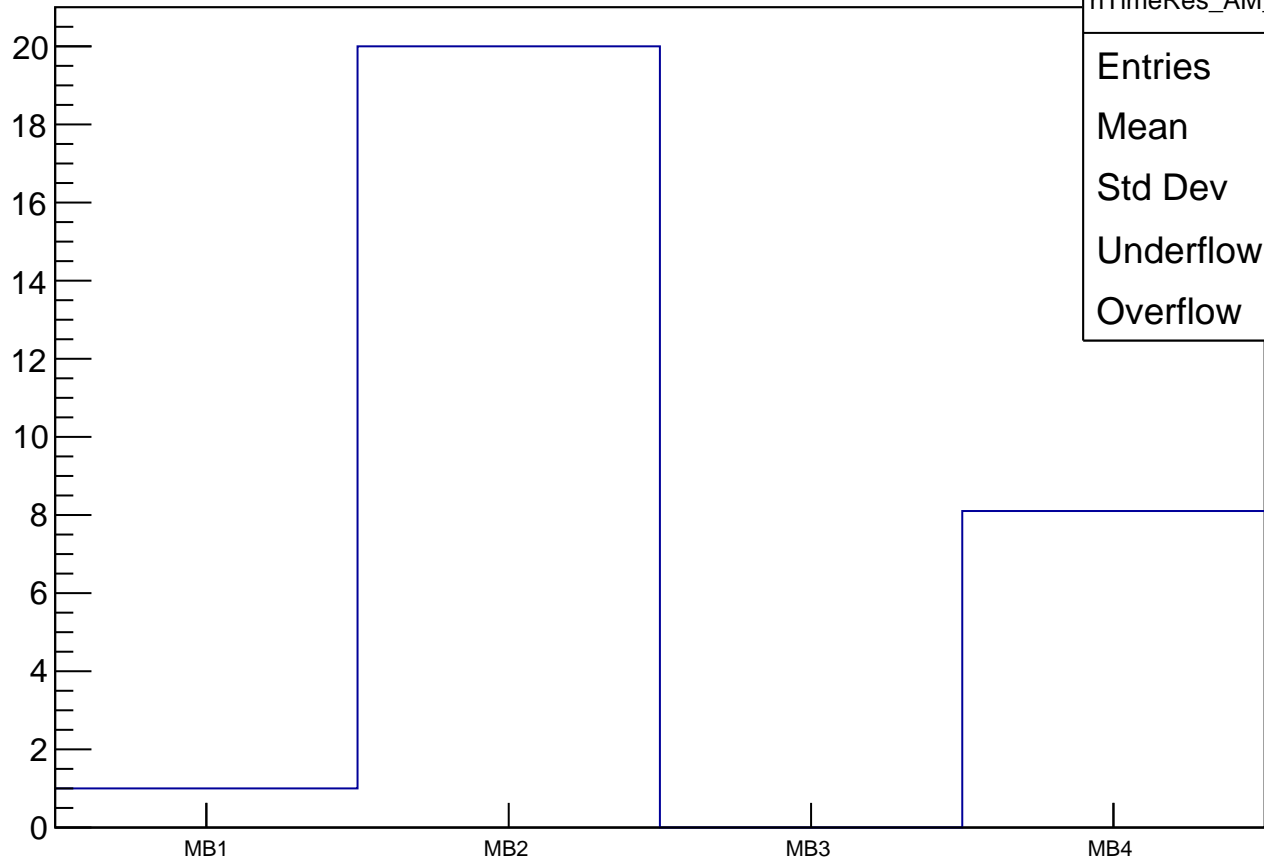

TimeRes Seg-TP distribution for Wh0

sigma

| hTimeRes_AM_All_Wh0 | |
|---------------------|---|
| Entries | 4 |
| Mean | 0 |
| Std Dev | 0 |
| Underflow | 0 |
| Overflow | 0 |