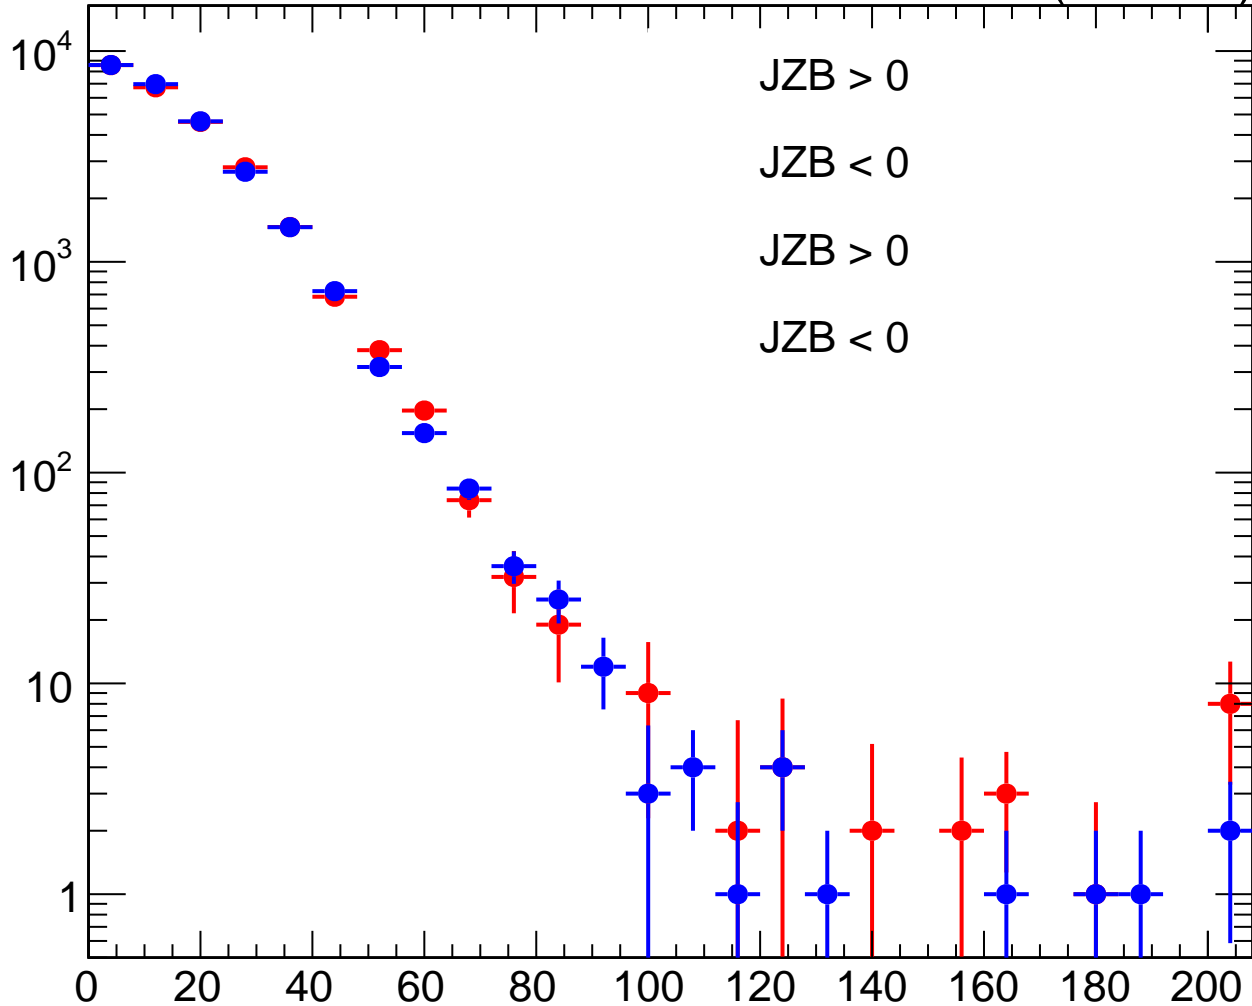

CMS Simulation

1.0 fb⁻¹ (13 TeV)

Events / 8 GeV

JZB [GeV]