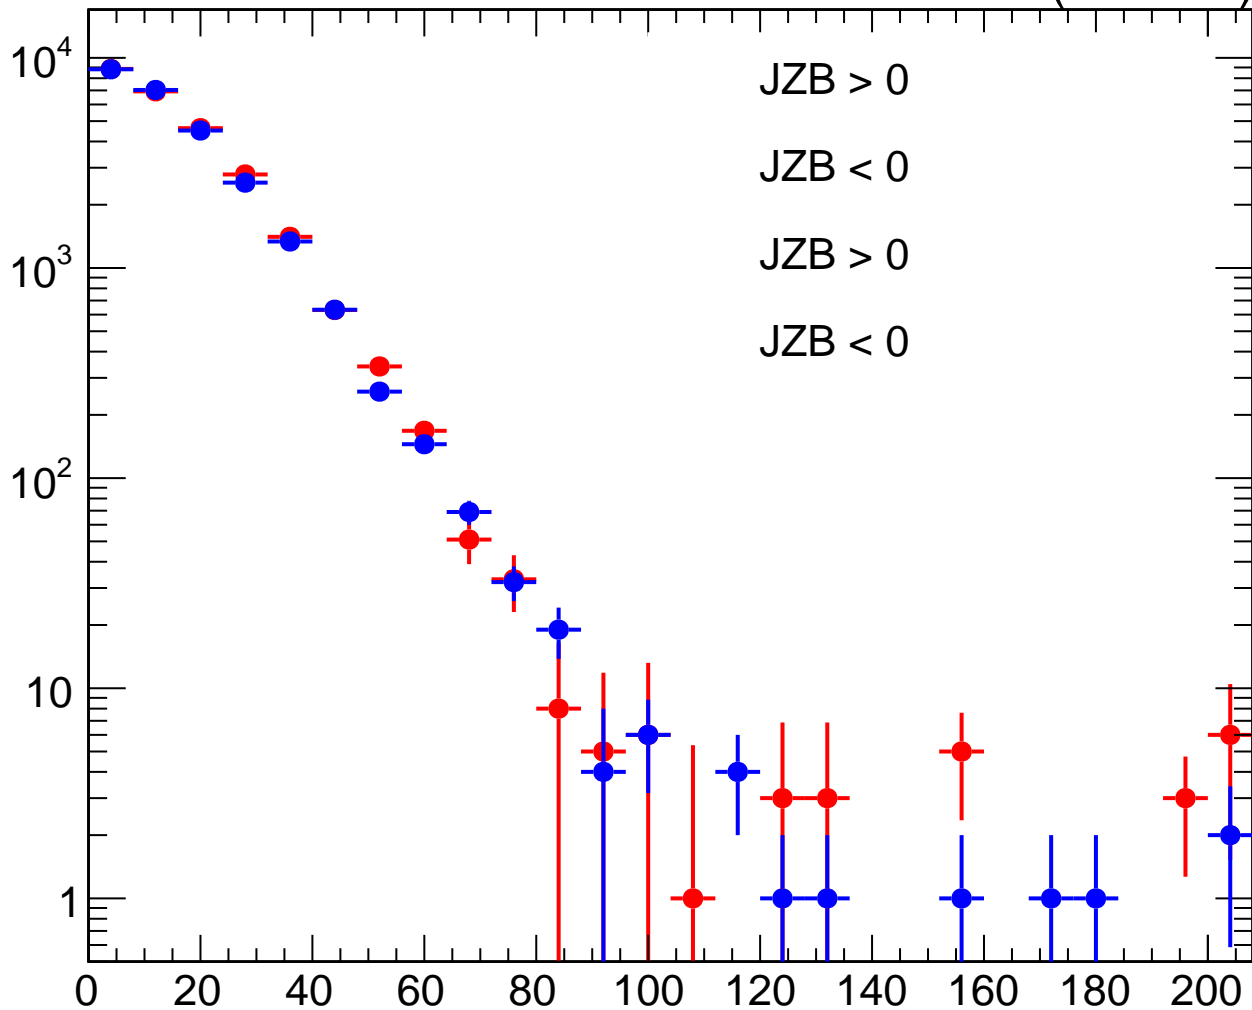

CMS Simulation

1.0 fb⁻¹ (13 TeV)

Events / 8 GeV

JZB [GeV]