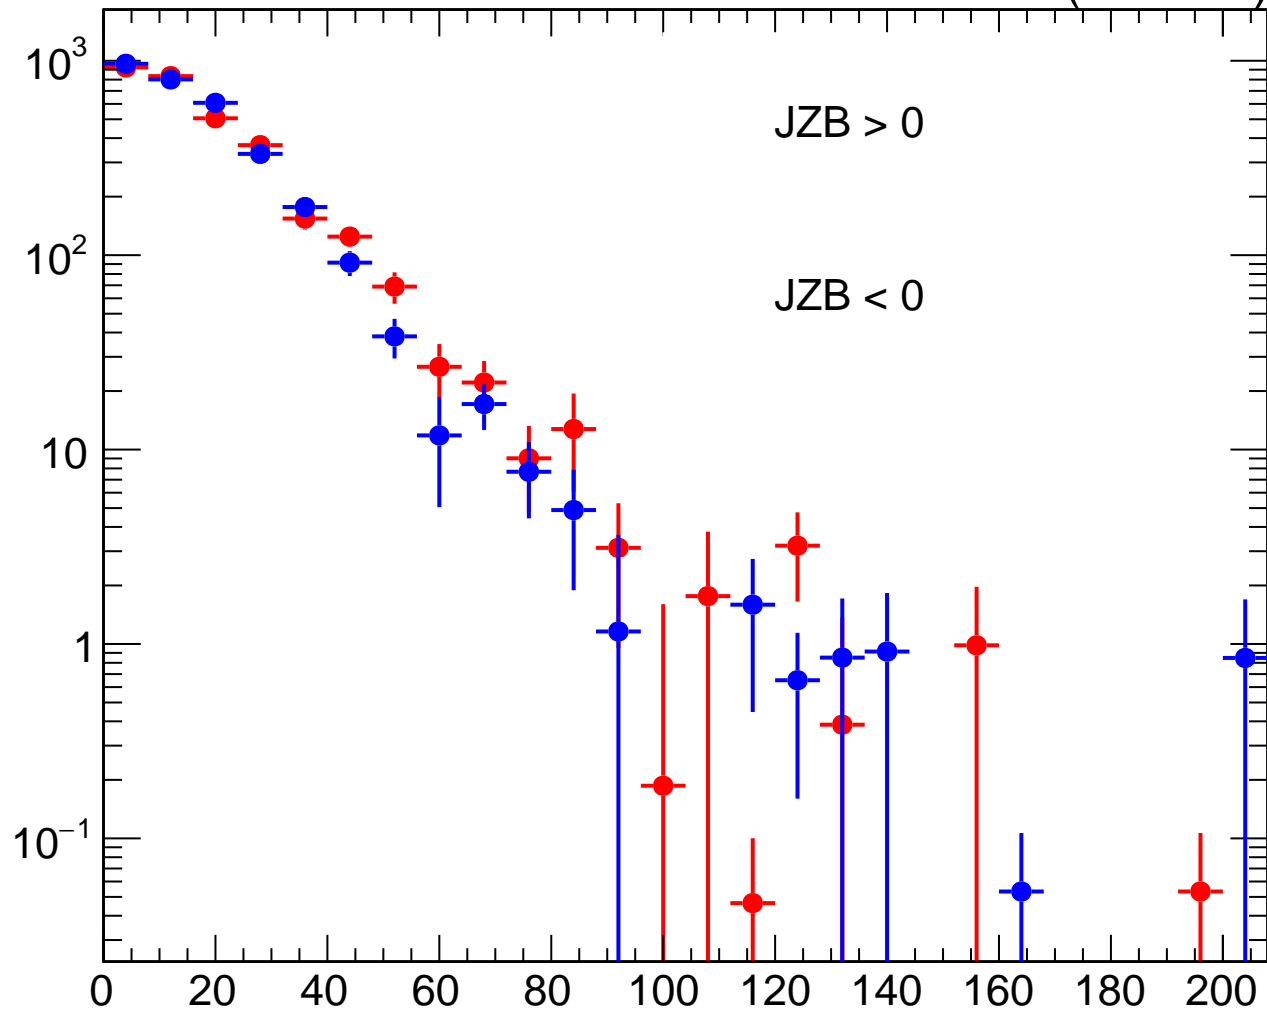

CMS Simulation

1.0 fb⁻¹ (13 TeV)

Events / 8 GeV

JZB [GeV]