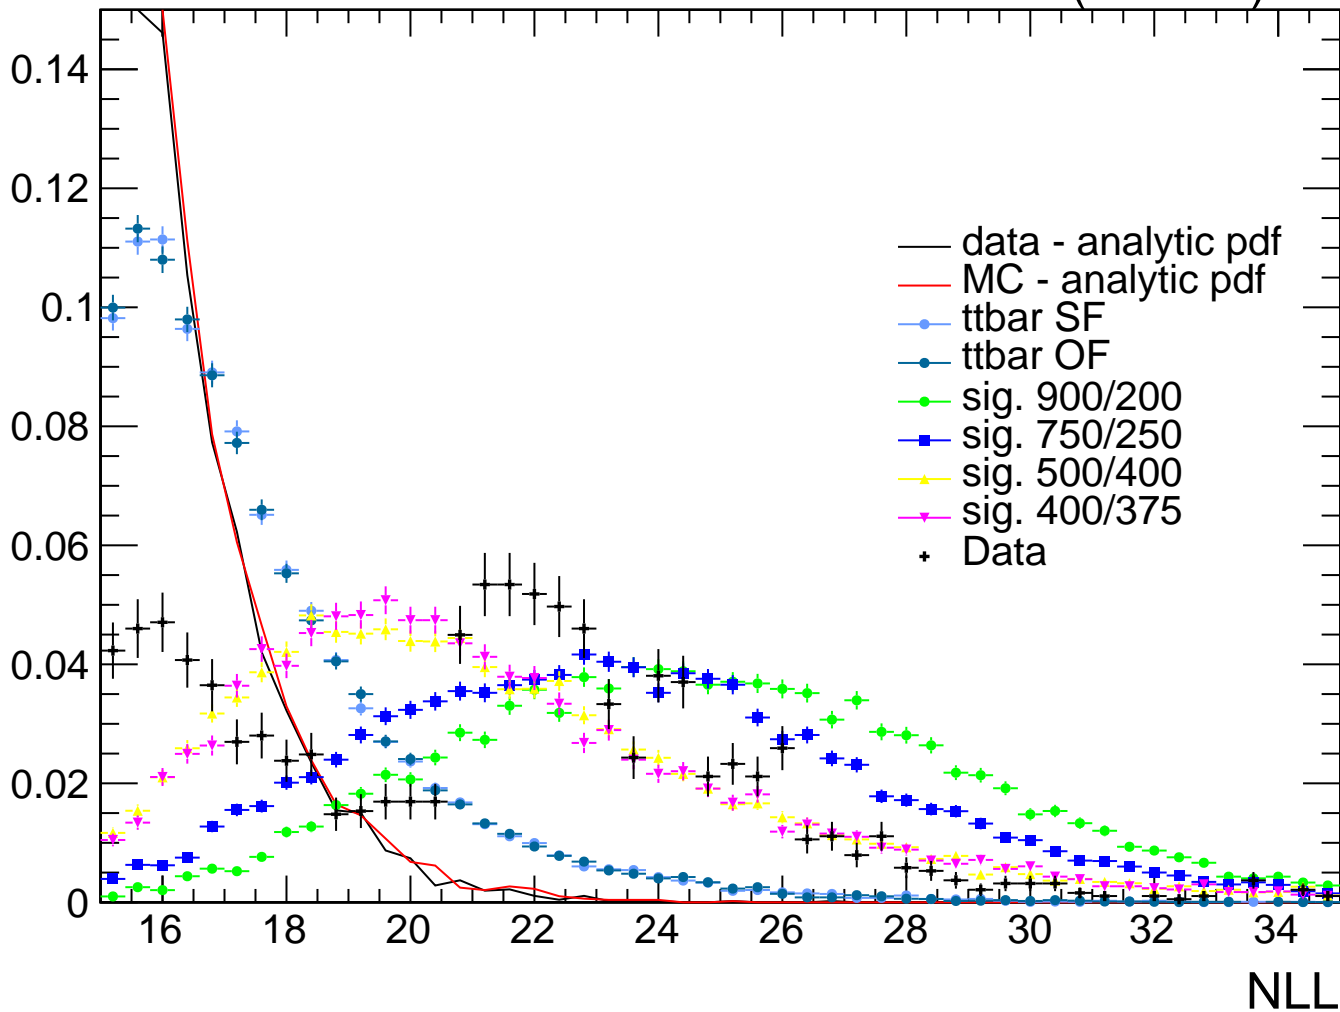

CMS

Simulation

 1.0 fb^{-1} (13 TeV)

NLL

Ratio