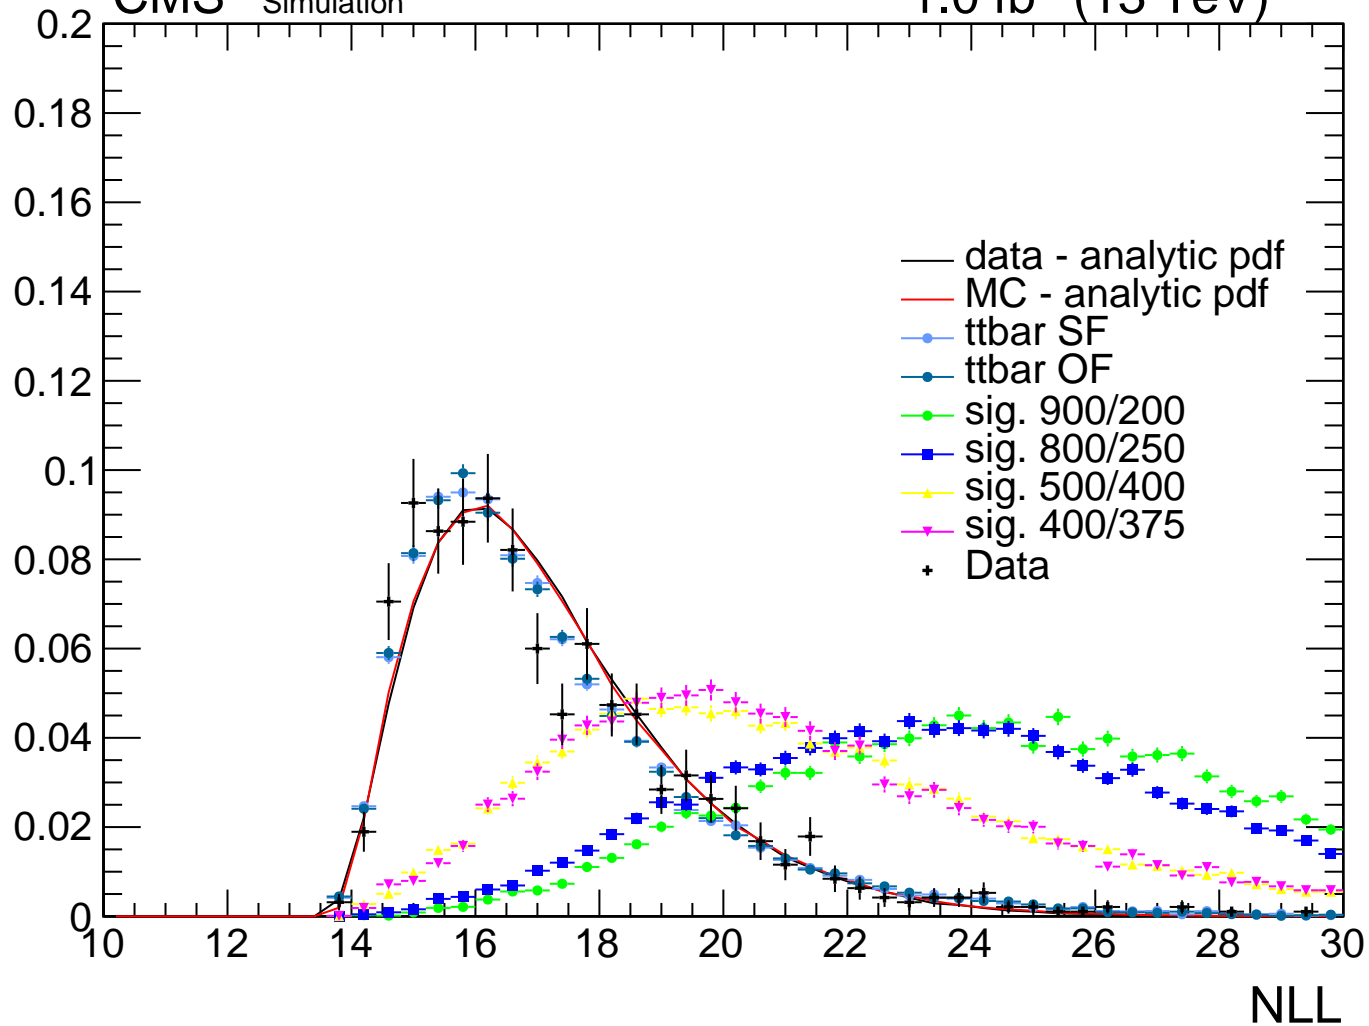

CMS

Simulation

1.0 fb⁻¹ (13 TeV)

NLL