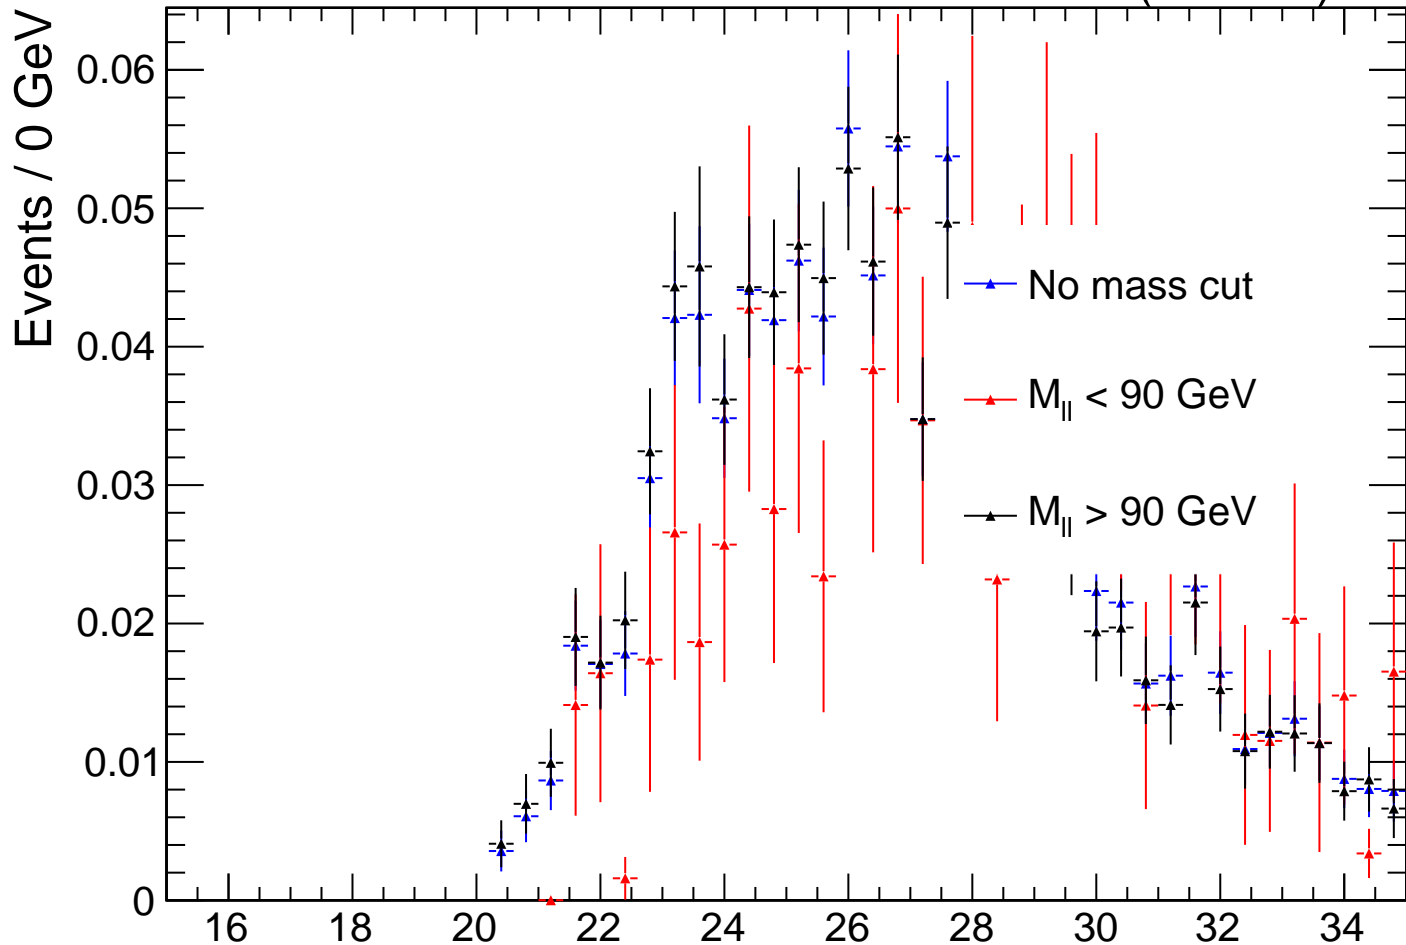

CMS Simulation

1.0 fb⁻¹ (13 TeV)

NLL