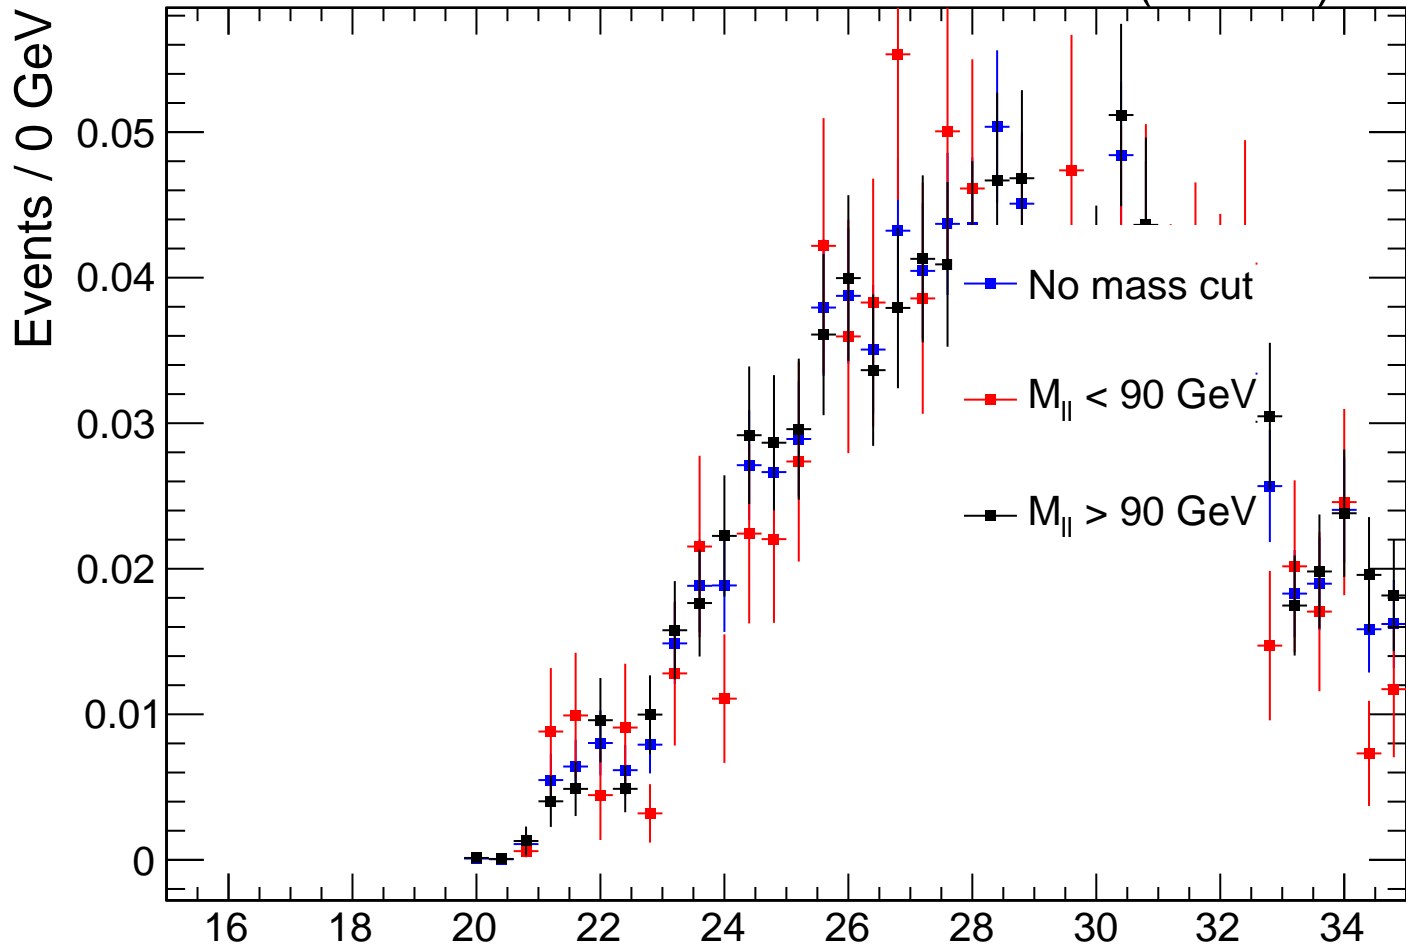

CMS Simulation

1.0 fb⁻¹ (13 TeV)

NLL