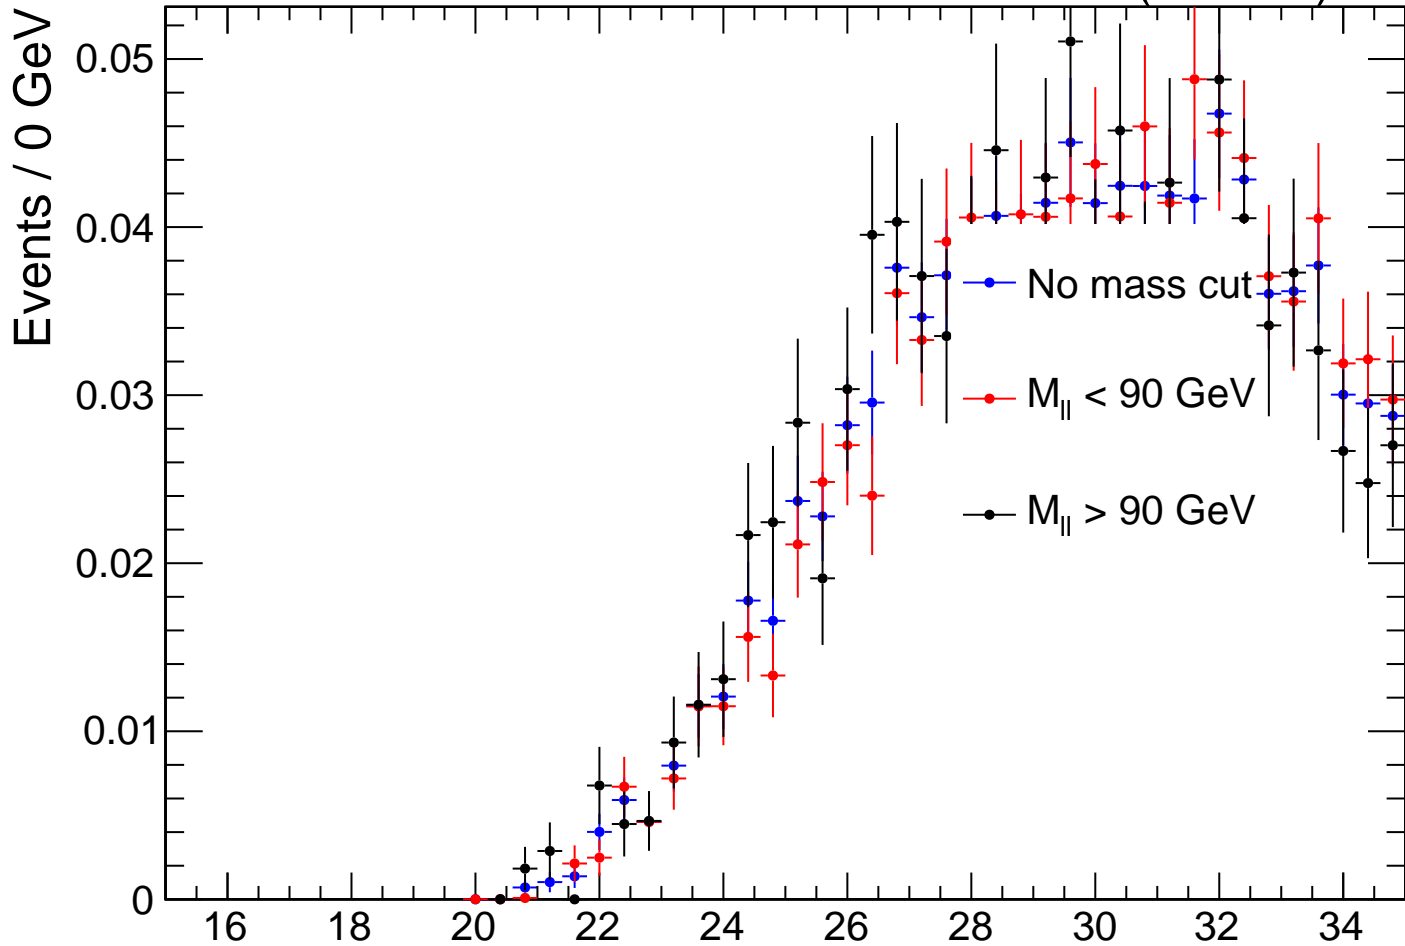

CMS Simulation

1.0 fb⁻¹ (13 TeV)

NLL