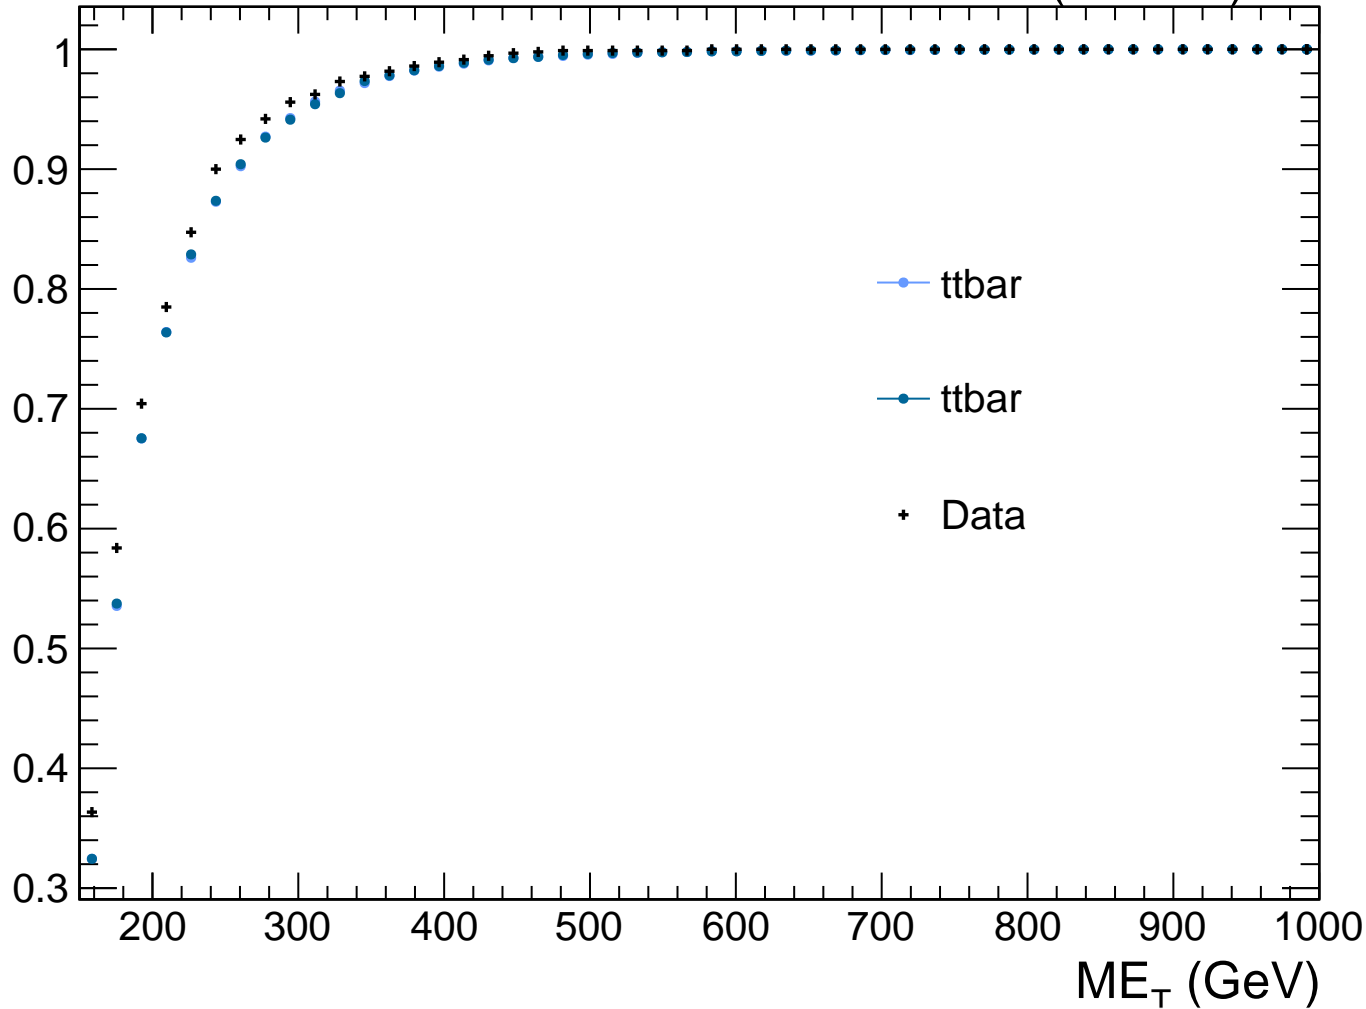

CMS

Simulation

1.0 fb⁻¹ (13 TeV)

Events / 17 GeV

Ratio