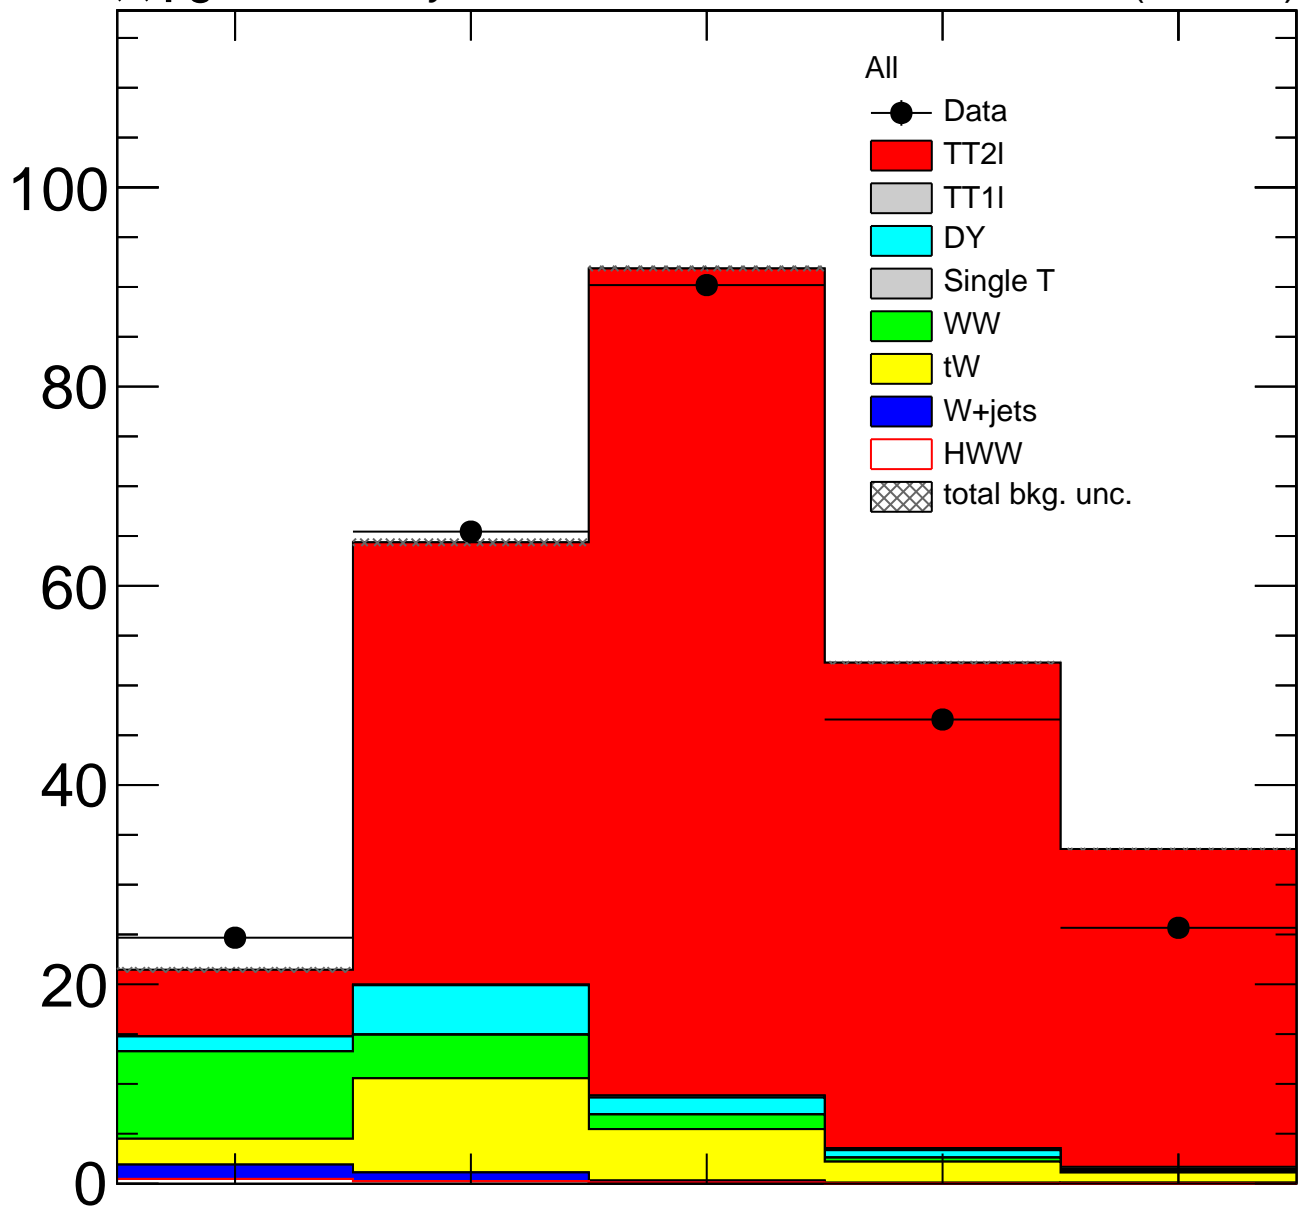

Events

Data/pred.

N(jet, p_T > 30)