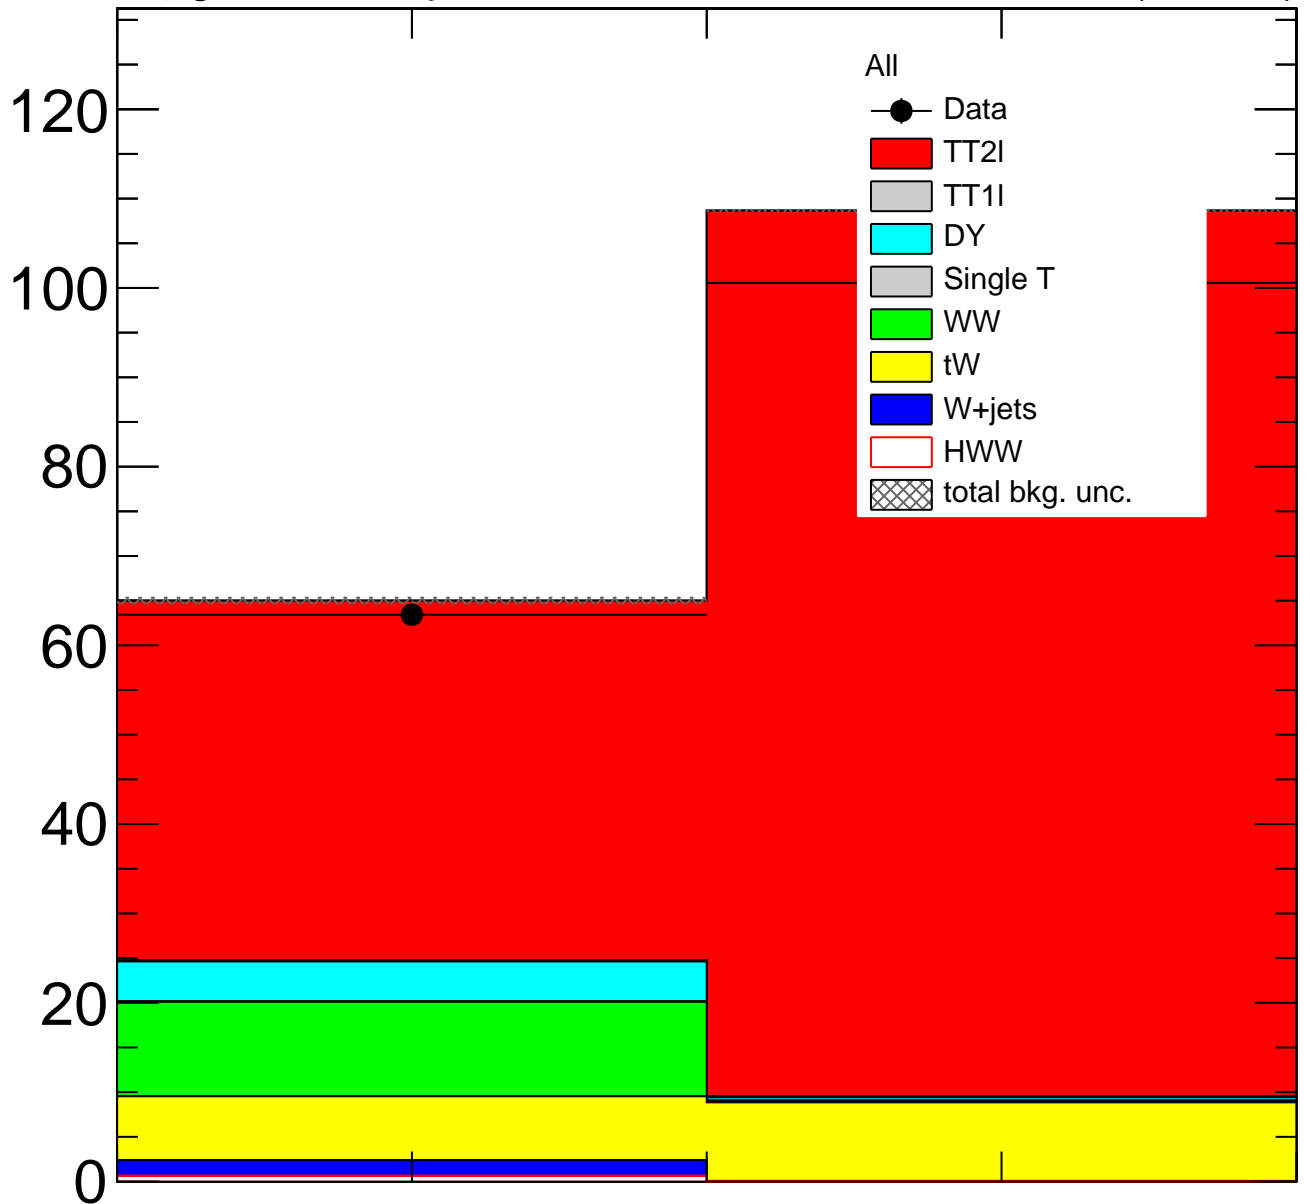

Events

Data/pred.

N(b-jet, p_T > 30, CSV)